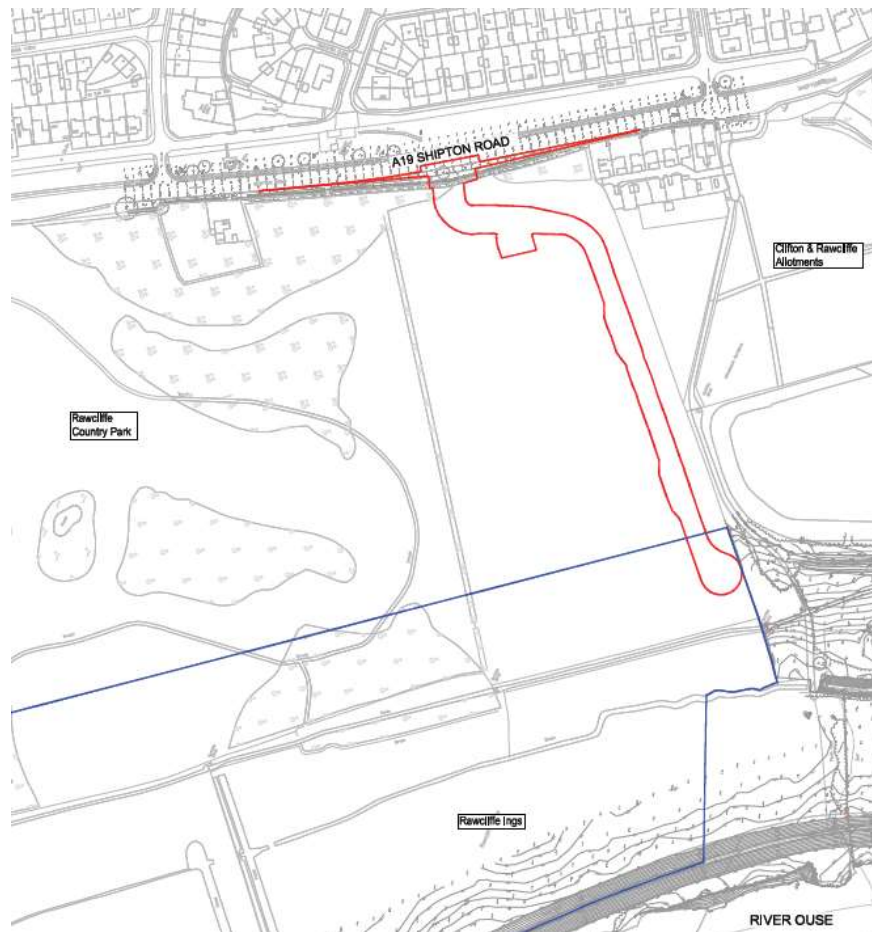

19/00009/FUL

Clifton Ings, Shipton Road, Temporary Access

Organisation	City of York
Department	Economy & Place
Comments	Site Location Plan
Date	03 July 2019
SLA Number	

Reproduced from the Ordnance Survey map with the permission of the Controller of Her Majesty's Stationery Office © Crown Copyright 2000.

Unauthorised reproduction infringes Crown Copyright and may lead to prosecution or civil proceedings.